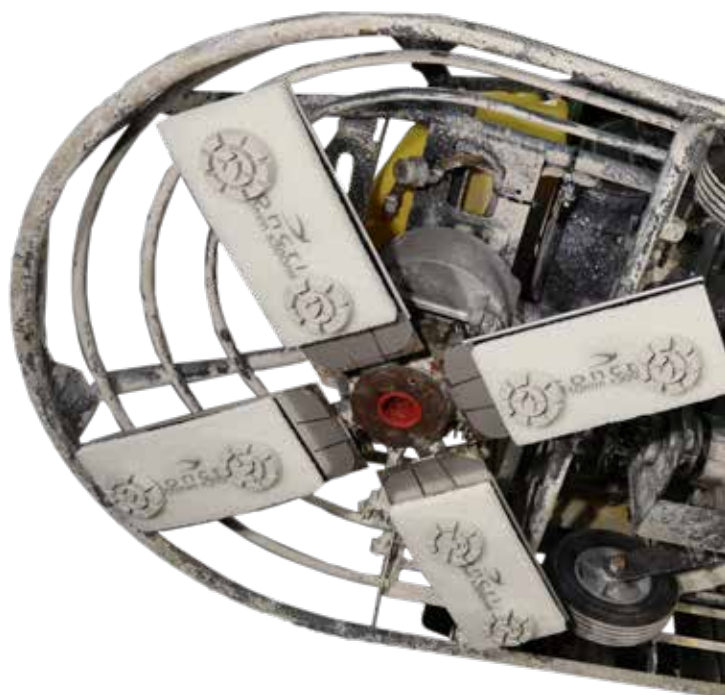

STEP 1
BLUE
GRIT 50#

STEP 2
YELLOW
GRIT 100#

STEP 3
ORANGE
GRIT 200#

STEP 4
RED
GRIT 400#

STEP 5
GREEN
GRIT 1000#

STEP 6
WHITE
GRIT 3000#

Machine	Discs/BAG	€/BAG
600mm/24" Edger	6 pcs	211,68 €
750mm/30" Ride on	12 pcs	423,36 €
900mm/36" Ride on	16 pcs	564,48 €
1200mm/48" Ride on	30 pcs	1058,4 €
1600mm/60" Ride on	30 pcs	1058,4 €

Machine	€/PCS
600 mm/24" Edger	180 €
900 mm/36" Ride on	350 €
1200 mm/48" Ride on	550 €
1600 mm/60" Ride on	1000 €

CONCRIA™ FASTENER

HOOK FASTENERS FOR METAL PAN 24 pcs / BAG 63,50 €

LOOP FASTENERS 24 pcs / BAG 32,50 €