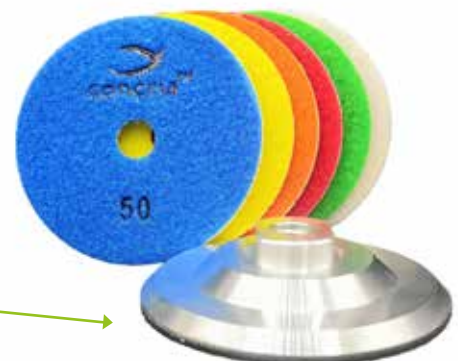

Fasteners/BAG	€/BAG
12 pcs	60,90 €

CONCRIA™ SLEEK

Discs/BOX	€/BOX
12pcs STEP 1-3	235,43 €
12pcs STEP 4 (DOI)	171,43 €

CONCRIA™ POLISHING PADS -For Hand grinder machines

BLUE GRIT 50#	YELLOW GRIT 100#	ORANGE GRIT 200#	RED GRIT 400#	GREEN GRIT 1000#	STEP 6 WHITE GRIT 3000#
------------------	---------------------	---------------------	------------------	---------------------	----------------------------

POLISHING PADS	€/PCS
5" Polishing Pad	10,80 €

ADAPTER	€/PCS
5" Polishing pad adapter	36 €

CONCRIA™ FINISHING AID For dry shake hardeners

TROWEL HARD READY TO USE CANISTER

20 liter / 5,3 gal

7,80 €/l

TROWEL HARD CONCENTRATE CANISTER