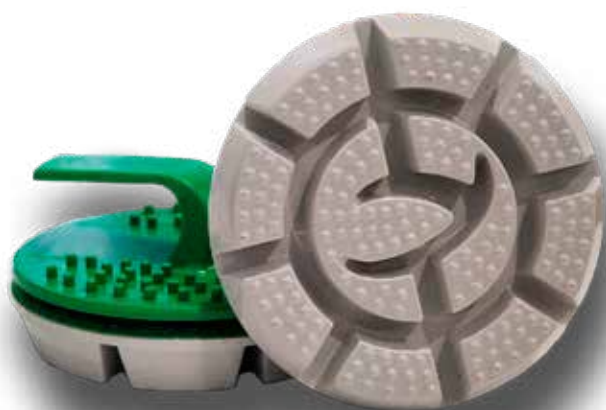

STEP 1
BLUE
GRIT 50#

STEP 2
YELLOW
GRIT 100#

STEP 3
ORANGE
GRIT 200#

STEP 4
RED
GRIT 400#

STEP 5
GREEN
GRIT 1000#

STEP 6
WHITE
GRIT 3000#

Machine	Discs/BAG	€/BAG
600mm/24" Edger	6 pcs	211,68 €
750mm/30" Ride on	12 pcs	423,36 €
900mm/36" Ride on	16 pcs	564,48 €
1200mm/48" Ride on	30 pcs	1058,4 €
1600mm/60" Ride on	30 pcs	1058,4 €

CONCRIA™ QUICK CHANGE BLADES

Size	€/PCS
14"/ 300mm	92,29 €
18"/ 400 mm	96,83 €
23"/ 500 mm	104,17 €

CONCRIA™ SLIDE BLADES

Size	€/PCS
10"/ 254 mm	54,00 €
14"/ 300mm	71,40 €
18"/ 400 mm	90,96 €

CONCRIA™ PLASTIC PANS

Machine	€/PCS
600 mm/24" Edger	180 €
900 mm/36" Ride on	350 €
1200 mm/48" Ride on	550 €
1600 mm/60" Ride on	1000 €

CONCRIA™ FASTENER

HOOK FASTENERS FOR METAL PAN 24 pcs / BAG 63,50 €

LOOP FASTENERS 24 pcs / BAG 32,50 €